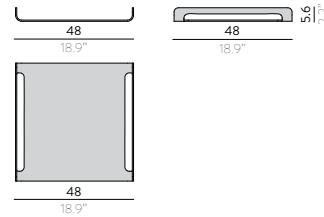

TRAYS

Materials & colours

BASE - FRAME
PCA

TRAY 48X48 / FS-TRAY48X48

TRAY 60X28 / FS-TRAY60X28

TOWEL RACK

Designed by Manutti Design Studio

Materials & colours