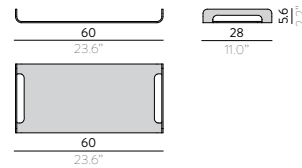

TRAYS

Materials & colours

BASE - FRAME
PCA

TRAY 48X48 / FS-TRAY48X48

TRAY 60X28 / FS-TRAY60X28

TOWEL RACK

Designed by Manutti Design Studio

Materials & colours